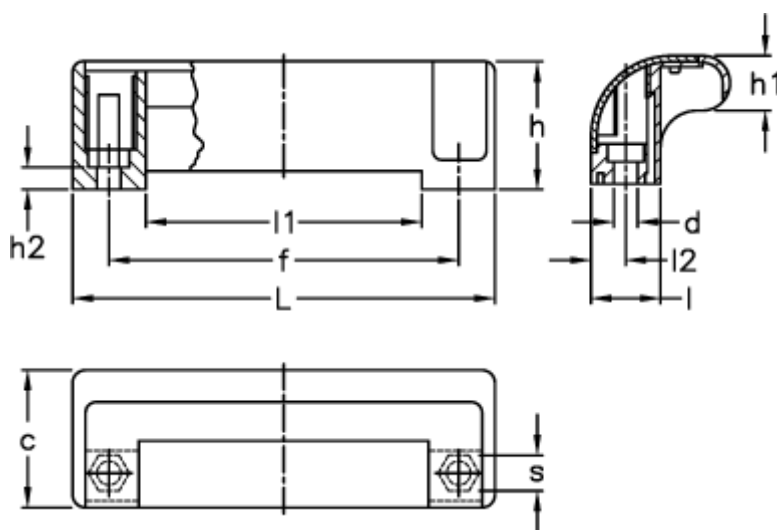

Article number: 2304138516

Description: E+G Guard safety handle
M.990/115 EH-6 Red

Measures

c = 37.5

d = 6.5

f = 95,5 +/-0,5

h = 35

h1 = 15

h2 = 6

l = 19

L = 115

l1 = 75.5

l2 = 9.5

s = 10